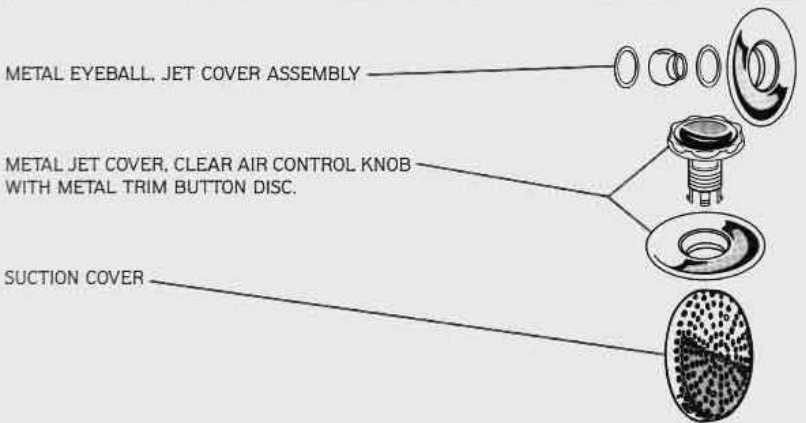

CONTENTS:

HYDR-O-DYNAMIC CORP.

3855 W. Harmon Avenue
Las Vegas, Nevada 89103
(702) 367-7727 • (800) 325-5575