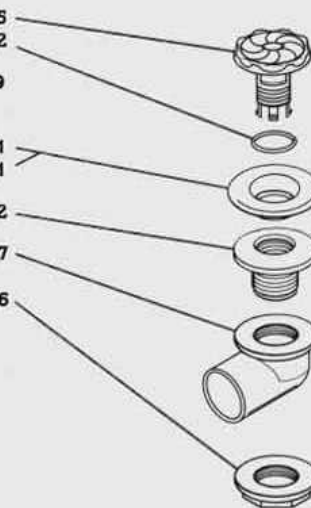

WHISPER AIR CONTROLS

9

COMPLETE WHISPER MASTER AIR CONTROL ASSEMBLY

Description	Part No.
MASTER AIR CONTROL WITH 90° SHORT	SA-4058
MASTER AIR CONTROL WITH 90° LONG	SA-4158
MASTER AIR CONTROL WITH NUT, SHORT	SA-4258
MASTER AIR CONTROL WITH NUT, LONG	SA-4358

COMPLETE MINI WHISPER AIR CONTROL ASSEMBLY

Description	Part No.
MASTER AIR CONTROL WITH 90° SHORT	SA-5058
MASTER AIR CONTROL WITH 90° LONG	SA-5158
MASTER AIR CONTROL WITH NUT, SHORT	SA-5258
MASTER AIR CONTROL WITH NUT, LONG	SA-5358

WHISPER MASTER AIR CONTROL

Description	Part No.
WHISPER AIR CONTROL KNOB, ABS	HD-1015
AIR CONTROL O-RING	09-2022
AIR CONTROL KNOB, METAL (CLEAR KNOB WITH TRIM BUTTON DISC)	SA-3159
AIR CONTROL COVER, ABS	03-3021
AIR CONTROL COVER, METAL	03-3021
AIR CONTROL WALL FITTING, 1"	03-3002
AIR CONTROL 90° OR	HD-1007
AIR CONTROL NUT	HD-1006

HYDR-O-DYNAMIC CORP.

3855 W. Harmon Avenue
Las Vegas, Nevada 89103
(702) 367-7727 • (800) 325-5575