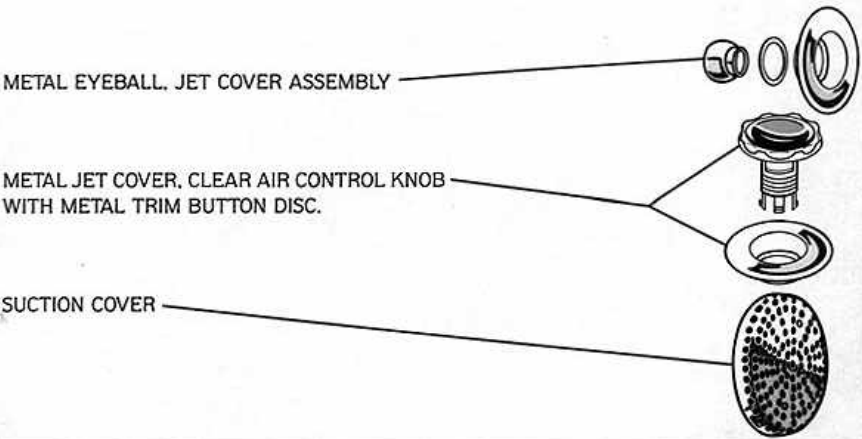

CONTENTS:

HYDR-O-DYNAMIC CORP.

3855 W. Harmon Avenue
Las Vegas, Nevada 89103
(702) 367-7727 • (800) 325-5575