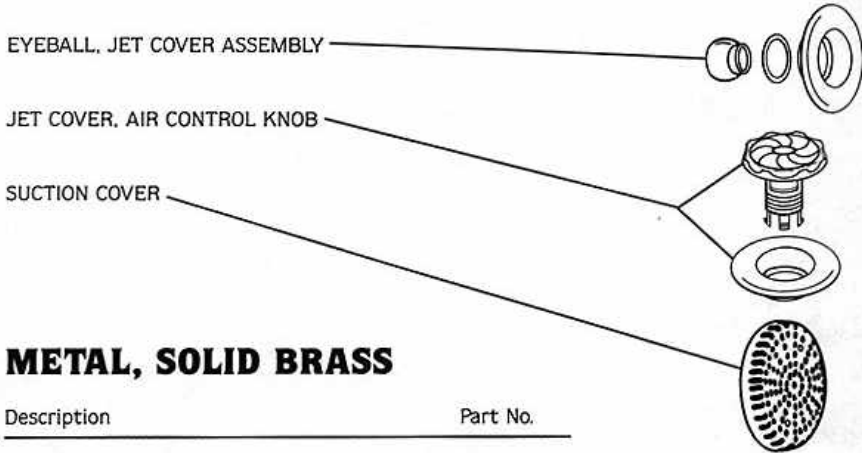

TRIM SETS, *Elite*, ABS

3

Description	Part No.	
4 JET TRIM, ABS	SA-6004	Available in all current ABS designer colors
6 JET TRIM, ABS	SA-6006	
8 JET TRIM, ABS	SA-6008	

CONTENTS

METAL, SOLID BRASS

Description	Part No.	Metal Finishes:	
4 JET TRIM, METAL	SA-6004	Polished Brass	Satin Brass
6 JET TRIM, METAL	SA-6006	Polished Chrome	Satin Chrome
8 JET TRIM, METAL	SA-6008	Antique Brass	Brushed Pewter
		Gold