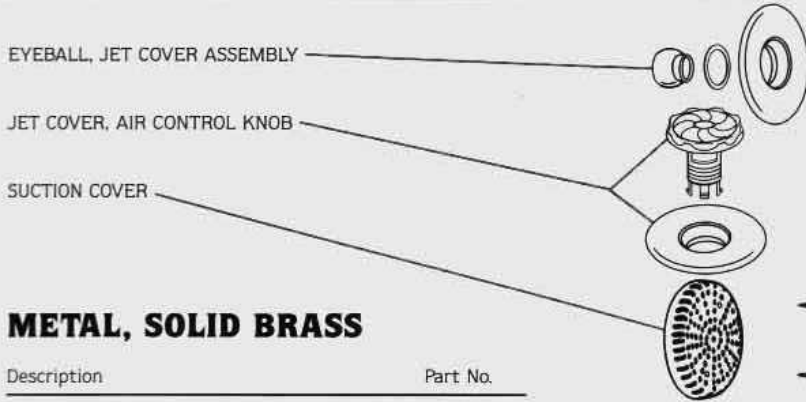

TRIM SETS, *Elegante, ABS*

4

Description	Part No.	
4 JET TRIM, ABS	SA-7004	Available in all current ABS designer colors
6 JET TRIM, ABS	SA-7006	
8 JET TRIM, ABS	SA-7008	

CONTENTS

METAL, SOLID BRASS

Description	Part No.	Metal Finishes:	
4 JET TRIM, METAL	SA-7004	Polished Brass	Satin Brass
6 JET TRIM, METAL	SA-7006	Polished Chrome	Satin Chrome
8 JET TRIM, METAL	SA-7008	Antique Brass	Brushed Pewter
		Gold